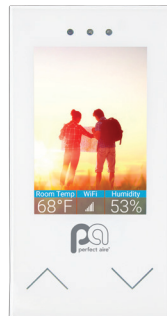

WORKS WITH:

iOS™ 8.0 or higher
Android™ 5.0 or higher

Wi-Fi Connectivity

Scheduling

Energy Saving

Personalized Display

Temperature and Humidity Sensor

Air Filter Status

Usage Statistics

Apple, The Apple Logo, iOS, iPad & iPhone are trademarks of Apple Inc. App Store is a service mark of Apple Inc. Google and Google Play are trademarks of Google LLC. Android is a trademark of Google LLC. Amazon, Alexa and all related logos are trademarks of Amazon.com, Inc. or its affiliates.

5401 Dansher Road
Countryside, IL 60525

866.996.9255
630.323.2301

www.perfectaire.us
support@perfectaire.us